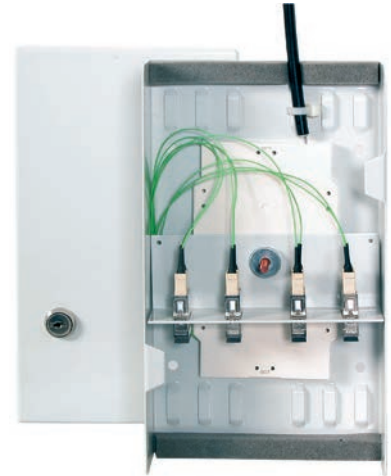

Splice Box Compact

Product features

- Panel mounting
- Lockable
- Max. capacity of 8 splicing cartridges or 4 splicing cartridges and one distribution plate
- Includes distributor plate for 8 ST couplings
- Includes distributor plate for 4 SC duplex couplings
- Dimensions (WxHxD): 265 x 150 x 55 mm
- Colour: light grey (RAL 7035)

Technical data

Classification ETIM 5/6
 ETIM 5.0/6.0 Class-ID: EC001130
 ETIM 5.0/6.0 Class-Description: Patch panel fibre optic

Article number	Article designation	PU
Splice Box Compact		
CE9147	Splice Box Compact	1 piece

Photographs and graphics are not to scale and do not represent detailed images of the respective products.

Accessories

- GOF DUPLEX Patchcord refer to page 514
- GOF Adapters refer to page 517
- GOF SIMPLEX Pigtail refer to page 515
- Accessories for splice boxes and wall-mounted rack refer to page 520

Product features

- Panel mounting
- Lockable
- Max. capacity of 8 splicing cartridges or 4 splicing cartridges and one distribution plate
- Accessories for Mini wall-mounted rack:
 - Distributor plate for 24 ST couplings
 - Distributor plate for 24 SC Simplex couplings
 - Distributor plate for 12 SC Duplex couplings
- Dimensions (W x H x D): 320 x 280 x 54 mm
- Colour: light grey (RAL 7035)